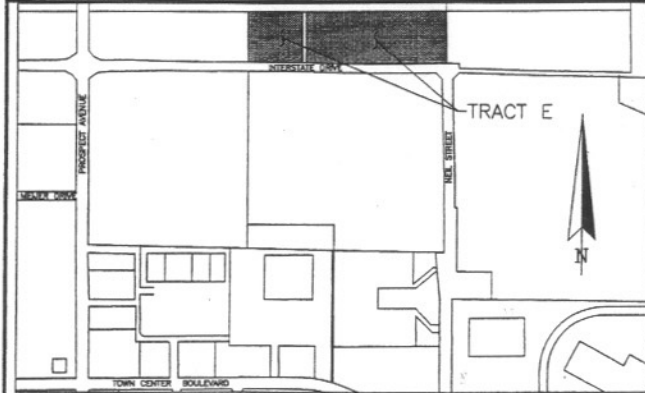

LEGEND

- BOUNDARY LINE
- STO — STORM LINE
- SAN — SANITARY LINE
- W — WATER LINE
- GAS — GAS LINE
- UE — UNDER GROUND ELECTRIC LINE
- STORM INLET
- ⊗ STORM MANHOLE
- ⊙ SANITARY MANHOLE

LOCATION MAP
N.T.S.